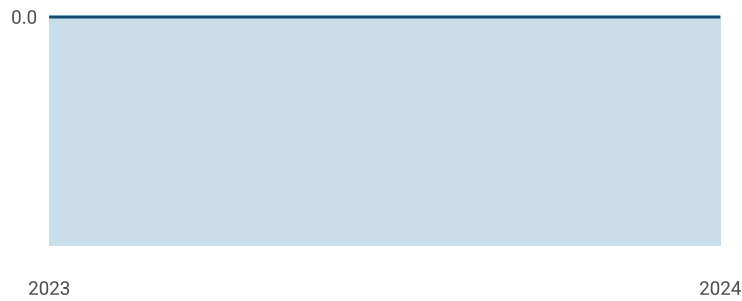

Selected Filters are

Partner: UN Mission Central African Republic

- Regular resources (core)
 Other resources (non-core)

Year	Regular resources (core)	Other resources (non-core)
2024	\$0.00	\$0.00